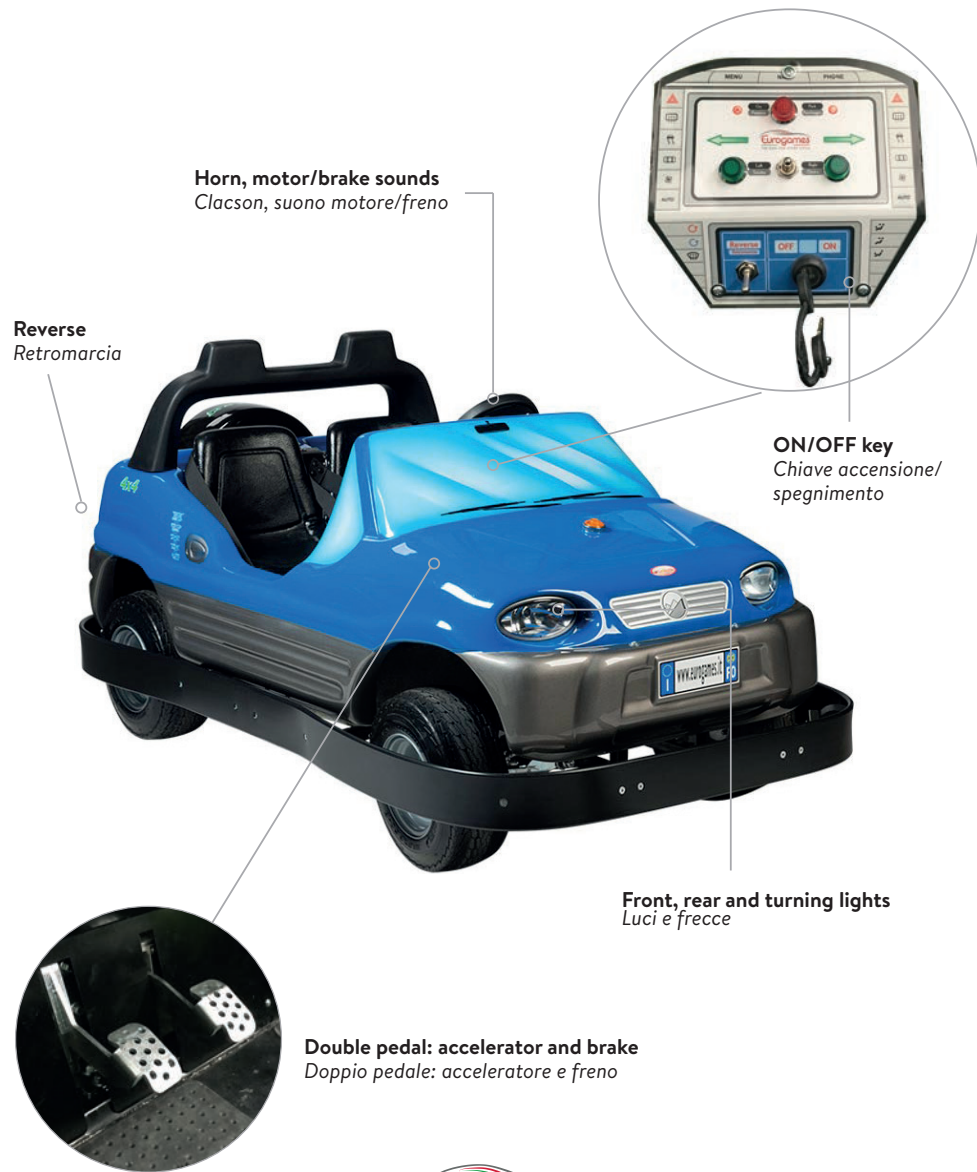

FEATURES

BIG CAR

ENGINE

24V - 780W electric
Max 20 km/h (12 mph)
Direct drive (no belts)
Silent
Zero emissions

BATTERY

2 x 80Ah or 2 x 120Ah AGM
Working time: 4-6 hours
Rechargeable in 6-8 hours

DIGITAL TIMER

Easy set up
Playing time 30"-999"
Speed, sounds
N° of tokens/coins
Electronic/Disk brake
Automatic stop

COIN MECH.

Standard tokens 24 mm
Different coins/tokens
Drawer with key

SAFARI
cod. PG4-6150

OUTLANDER
cod. PG4-G605

CALIFORNIA
cod. PG4-6330

Bigger cars
for a greater
fun!